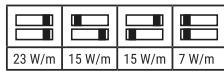

single white (SW):

tunable white (TW):

RGB:

Cable length (1.5 mm ²)	7W/m	15W/m	23W/m
1 m	21 m	13 m	9 m
2 m	21 m	13 m	9 m
5 m	20 m	13 m	9 m
10 m	19 m	12 m	8 m
20 m	18 m	11 m	7 m

Cable length (0.75 mm ²)	TW	RGB
1 m	10 m	10 m
2 m	10 m	10 m
5 m	9 m	9 m
10 m	8 m	8 m
20 m	7 m	7 m

i

RGB / TW

<p>i</p>	< 1.6m	2x
	1.6 - 2.4m	3x

i

single white (SW):

tunable white (TW):

RGB:

Cable length (1.5 mm ²)	7W/m	15W/m	23W/m
1 m	21 m	13 m	9 m
2 m	21 m	13 m	9 m
5 m	20 m	13 m	9 m
10 m	19 m	12 m	8 m
20 m	18 m	11 m	7 m

Cable length (0.75 mm ²)	TW	RGB
1 m	10 m	10 m
2 m	10 m	10 m
5 m	9 m	9 m
10 m	8 m	8 m
20 m	7 m	7 m

i

RGB / TW

4

5

Cleaning and care

Clean the luminaire with a damp, lint-free cloth. Do not scrub! In case of heavy soiling, a weak soapy solution can be used (microfiber cloth with detergent). Do not use abrasive cleaners. Do not wipe the light dry, as the resulting static charge can destroy the electronics.