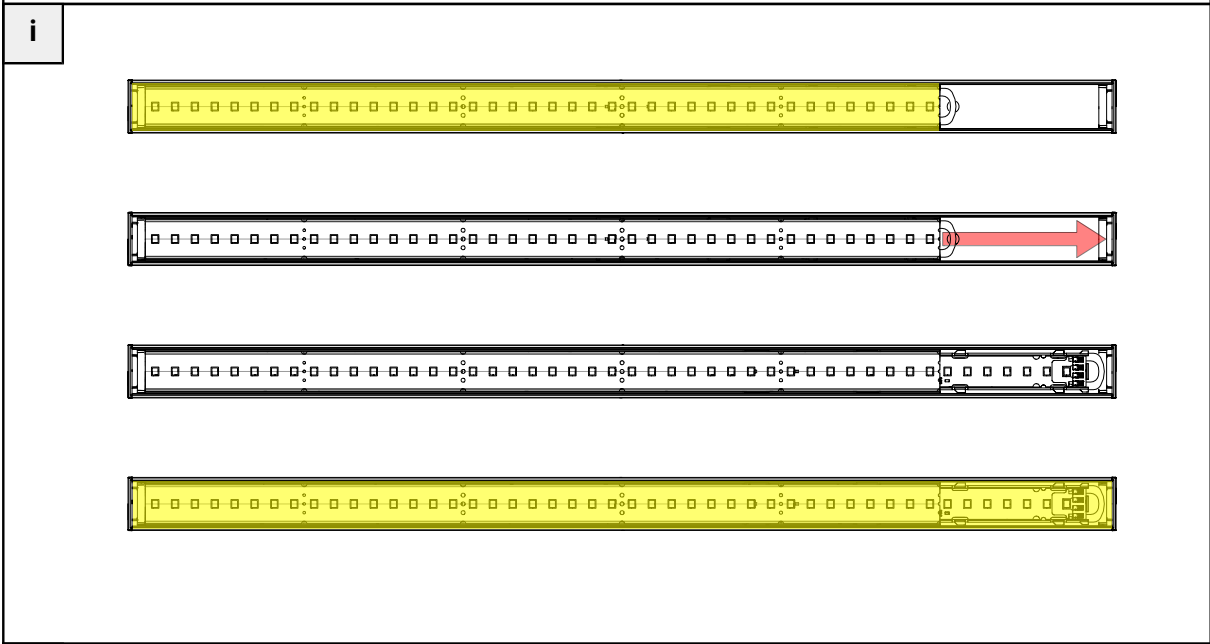

single white (SW):

tunable white (TW):

RGB:

Cable length (1.5 mm ²)	7W/m	15W/m	23W/m
1 m	21 m	13 m	9 m
2 m	21 m	13 m	9 m
5 m	20 m	13 m	9 m
10 m	19 m	12 m	8 m
20 m	18 m	11 m	7 m

Cable length (0.75 mm ²)	TW	RGB
1 m	10 m	10 m
2 m	10 m	10 m
5 m	9 m	9 m
10 m	8 m	8 m
20 m	7 m	7 m

i

RGB / TW

<p>i</p>	< 1.6m	2x
	1.6 - 2.4m	3x

i

single white (SW):

tunable white (TW):

RGB:

Cable length (1.5 mm ²)	7W/m	15W/m	23W/m
1 m	21 m	13 m	9 m
2 m	21 m	13 m	9 m
5 m	20 m	13 m	9 m
10 m	19 m	12 m	8 m
20 m	18 m	11 m	7 m

Cable length (0.75 mm ²)	TW	RGB
1 m	10 m	10 m
2 m	10 m	10 m
5 m	9 m	9 m
10 m	8 m	8 m
20 m	7 m	7 m

i

RGB / TW

4

5

Cleaning and care

Clean the luminaire with a damp, lint-free cloth. Do not scrub! In case of heavy soiling, a weak soapy solution can be used (microfiber cloth with detergent). Do not use abrasive cleaners. Do not wipe the light dry, as the resulting static charge can destroy the electronics.