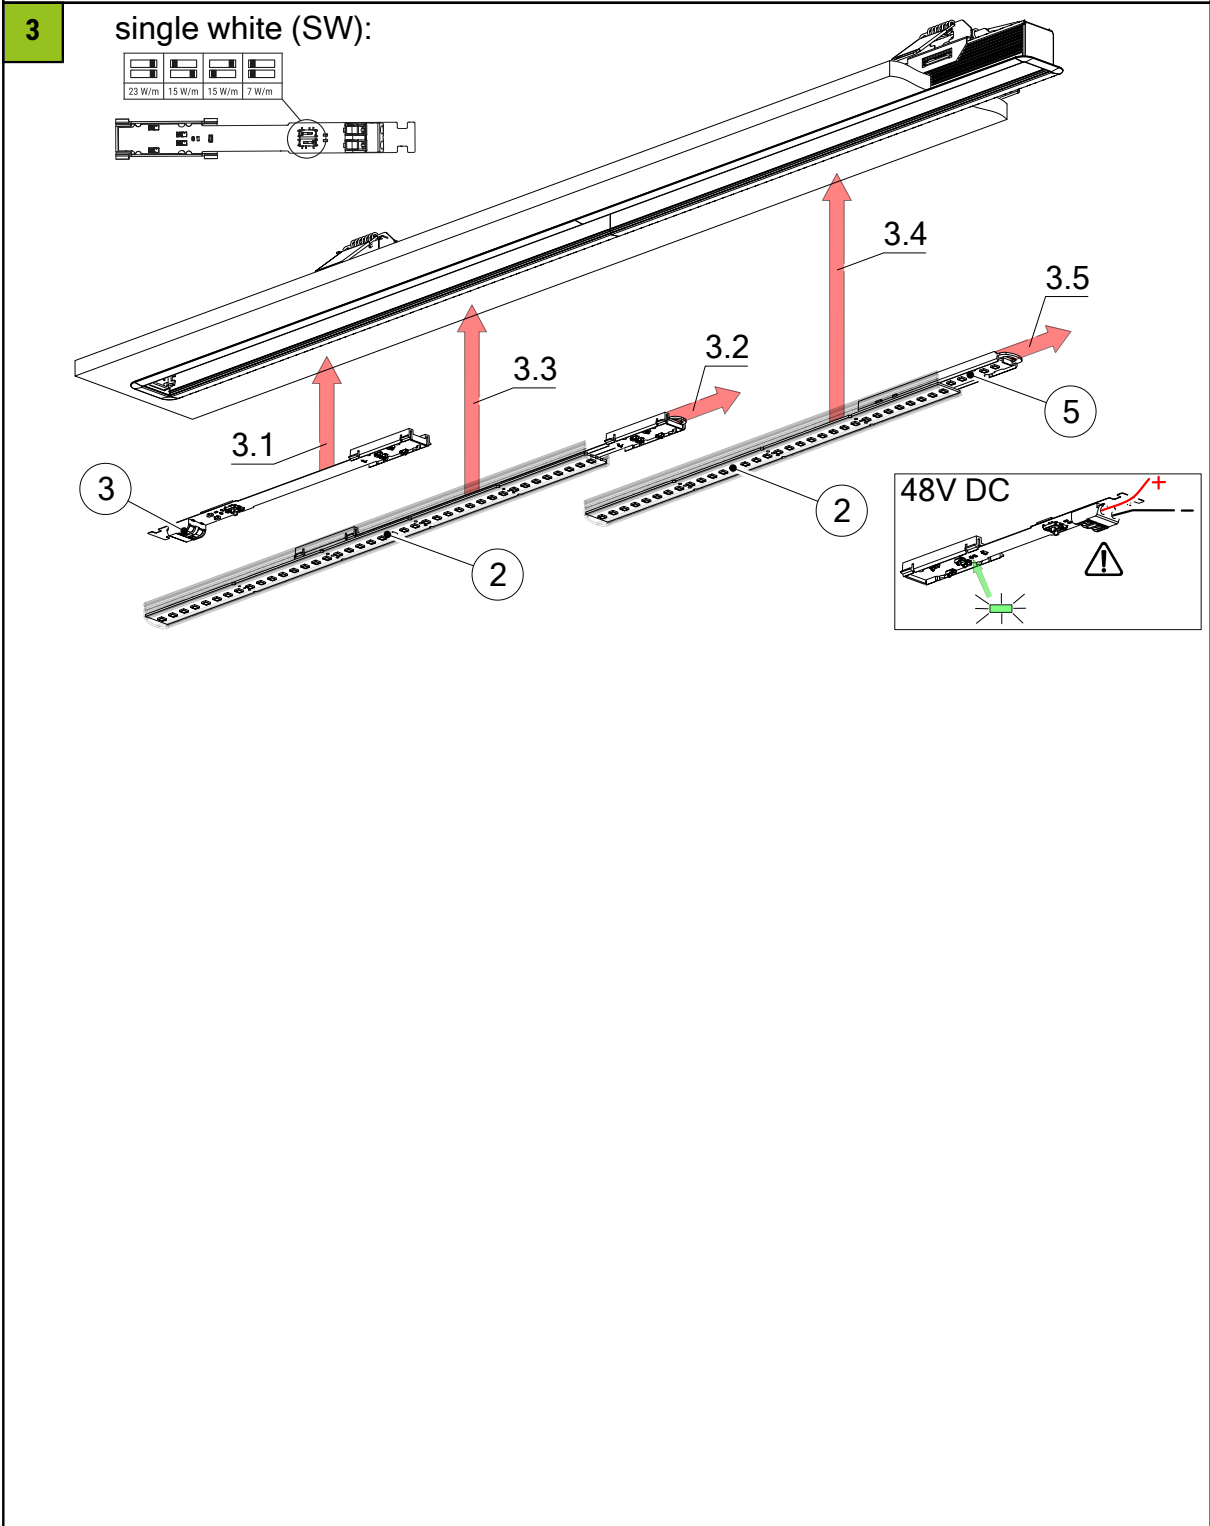

single white (SW):

tunable white (TW):

RGB:

Cable length (1.5 mm ²)	7W/m	15W/m	23W/m
1 m	21 m	13 m	9 m
2 m	21 m	13 m	9 m
5 m	20 m	13 m	9 m
10 m	19 m	12 m	8 m
20 m	18 m	11 m	7 m

Cable length (0.75 mm ²)	TW	RGB
1 m	10 m	10 m
2 m	10 m	10 m
5 m	9 m	9 m
10 m	8 m	8 m
20 m	7 m	7 m

i

RGB / TW

<p>i</p>	< 1.6m	2x
	1.6 - 2.4m	3x

i

single white (SW):

tunable white (TW):

RGB:

Cable length (1.5 mm ²)	7W/m	15W/m	23W/m
1 m	21 m	13 m	9 m
2 m	21 m	13 m	9 m
5 m	20 m	13 m	9 m
10 m	19 m	12 m	8 m
20 m	18 m	11 m	7 m

Cable length (0.75 mm ²)	TW	RGB
1 m	10 m	10 m
2 m	10 m	10 m
5 m	9 m	9 m
10 m	8 m	8 m
20 m	7 m	7 m

i

RGB / TW

4

5

Cleaning and care

Clean the luminaire with a damp, lint-free cloth. Do not scrub! In case of heavy soiling, a weak soapy solution can be used (microfiber cloth with detergent). Do not use abrasive cleaners. Do not wipe the light dry, as the resulting static charge can destroy the electronics.